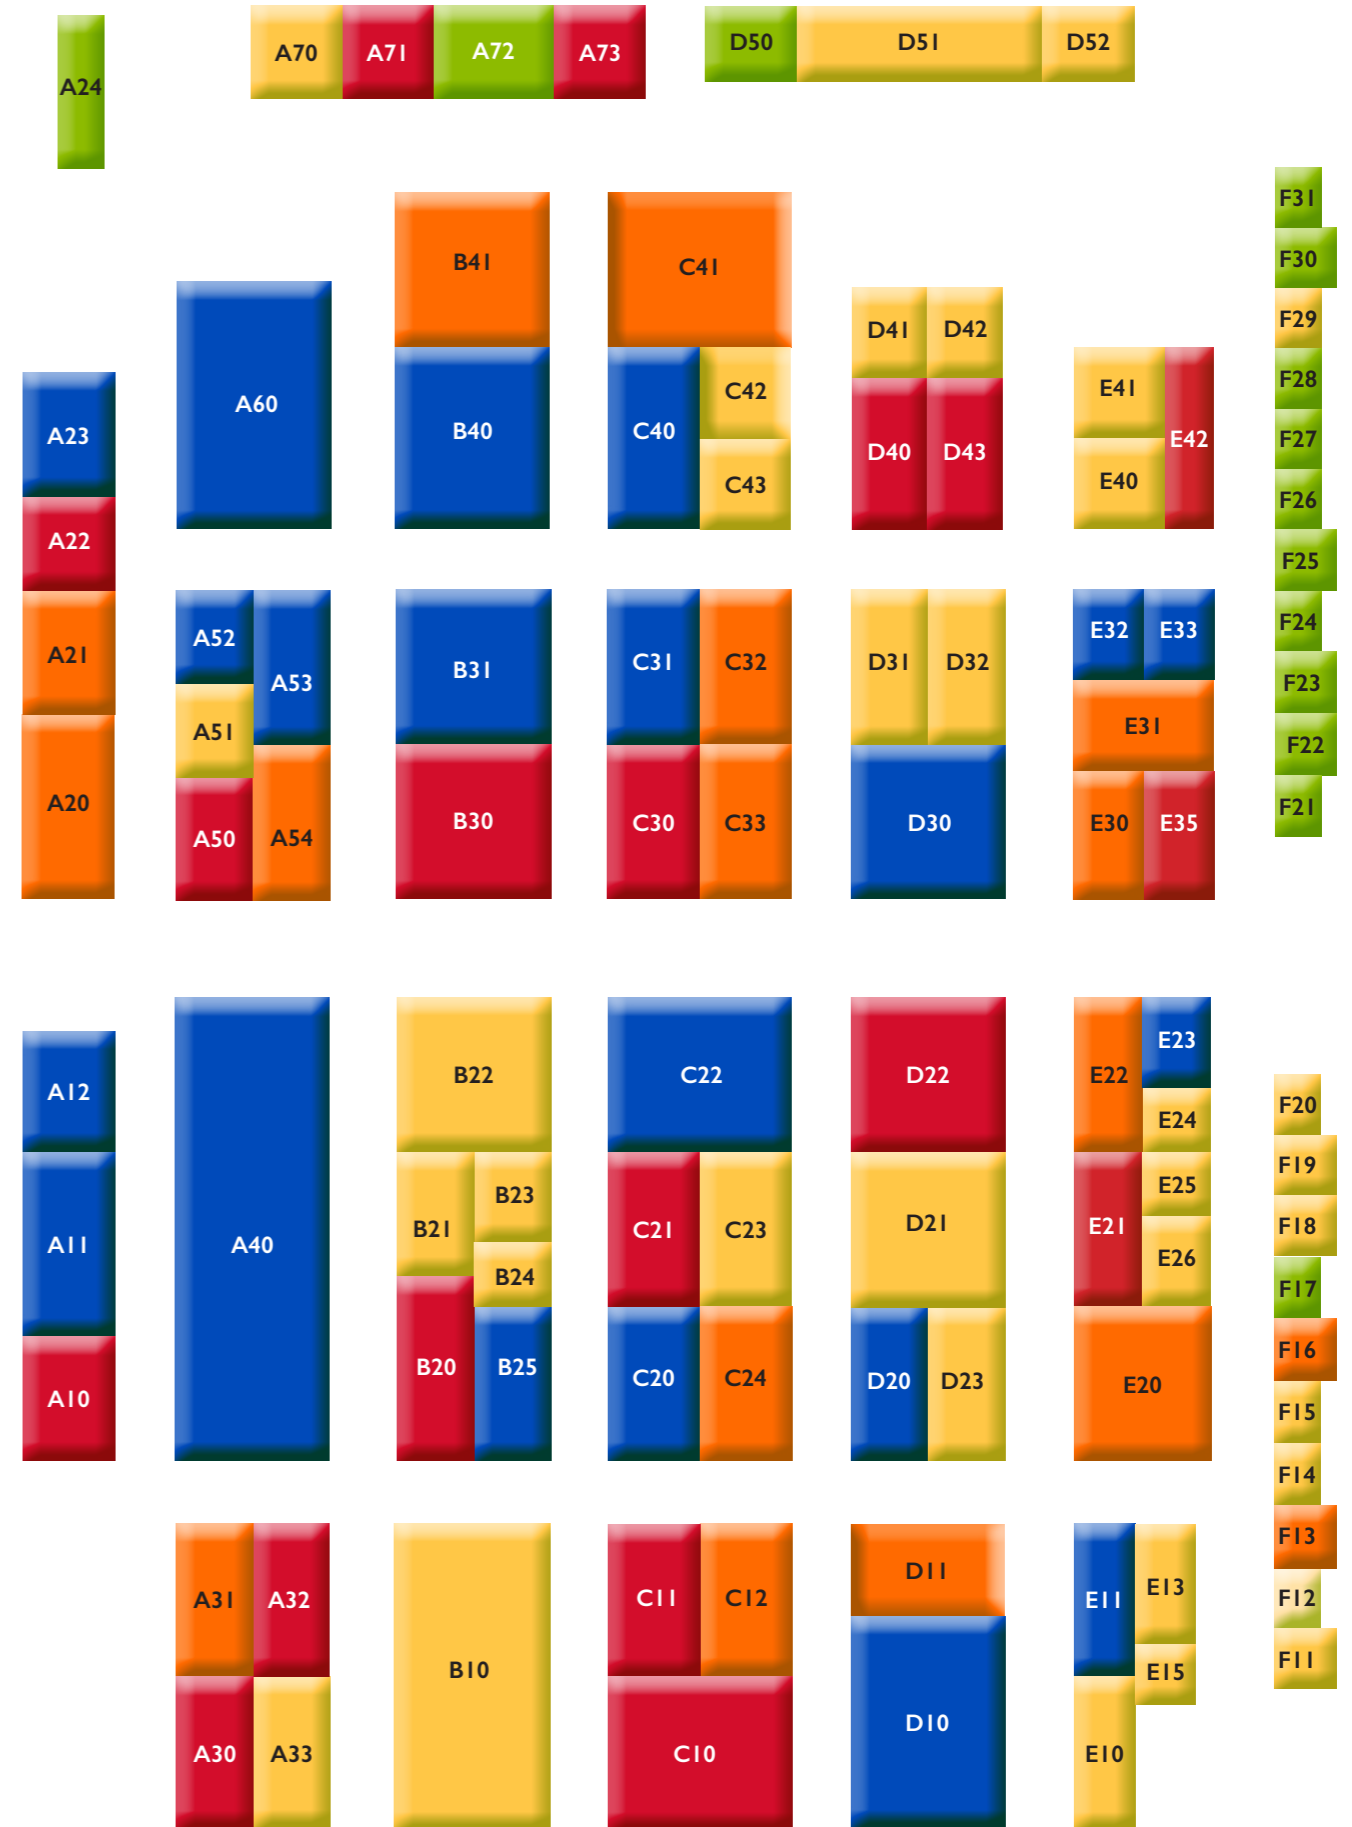

Acoustic Control Systems Ltd	F13
Association of British Theatre Technicians	PC1
A.C. Entertainment Technologies	A40
Aluminium Access Products	D43
Amber Sound	E20
ASM Steuerungstechnik	D40
Association of Lighting Designers	A72
Association of Sound Designers	A72
Audio Visual Material	E31
Autograph Sales & Installations	C33
Avolites	C31
BECTU	A24
Blue i	D20
Bose	D11
Canford Audio	E30
Centre Stage Engineering	C11
Chauvet Lighting	B31
Cinema Theatre Association	E25
City Theatrical Inc.	E33
ClearCom	E40
CUK Audio	D31
Curtain Call Online	F29
d&b audiotechnik	A54
Disney Cruise Line	D51
Doughty Engineering	C30
Drapemakers	B22
Electronic Theatre Controls	B40
EM Acoustics	A31
Entertainment Technology Press	D50
Fiscale	B24
Flint Hire & Supply	D21
Gerriets Great Britain	D33
Global Design Solutions	E11
German Light Products UK	A53
Goboplus	A52
GSA University of Surrey	F22
Guildhall School of Music & Drama	F25
Harlequin Floors	A33
Hawthorn Theatrical	D10
Hayles and Howe	F20
HD Pro Audio	A20
High End Systems	C40
Highlite International	C20
Hussey Seatway	B23
IGUS (UK)	B30
Illusion Design & Construct	F15
J & C Joel	C23
Kenilworth Carpets	D41
KV2 Audio Europe	E22
LAMDA	F23
Lamp & Pencil	A12
Le Mark Group Self Adhesive	E10
Lift Turn Move	E21
Locker and Riley (FP)	E15

**ABTT
NETWORK
BAR**

**#SAVE
STAGE
LIGHTING**

ALEXANDRA PALACE WEST HALL

EXHIBITION ENTRANCE

d&b SOUNDSCAPE IN LONDESBOROUGH ROOM OFF THE PALM COURT