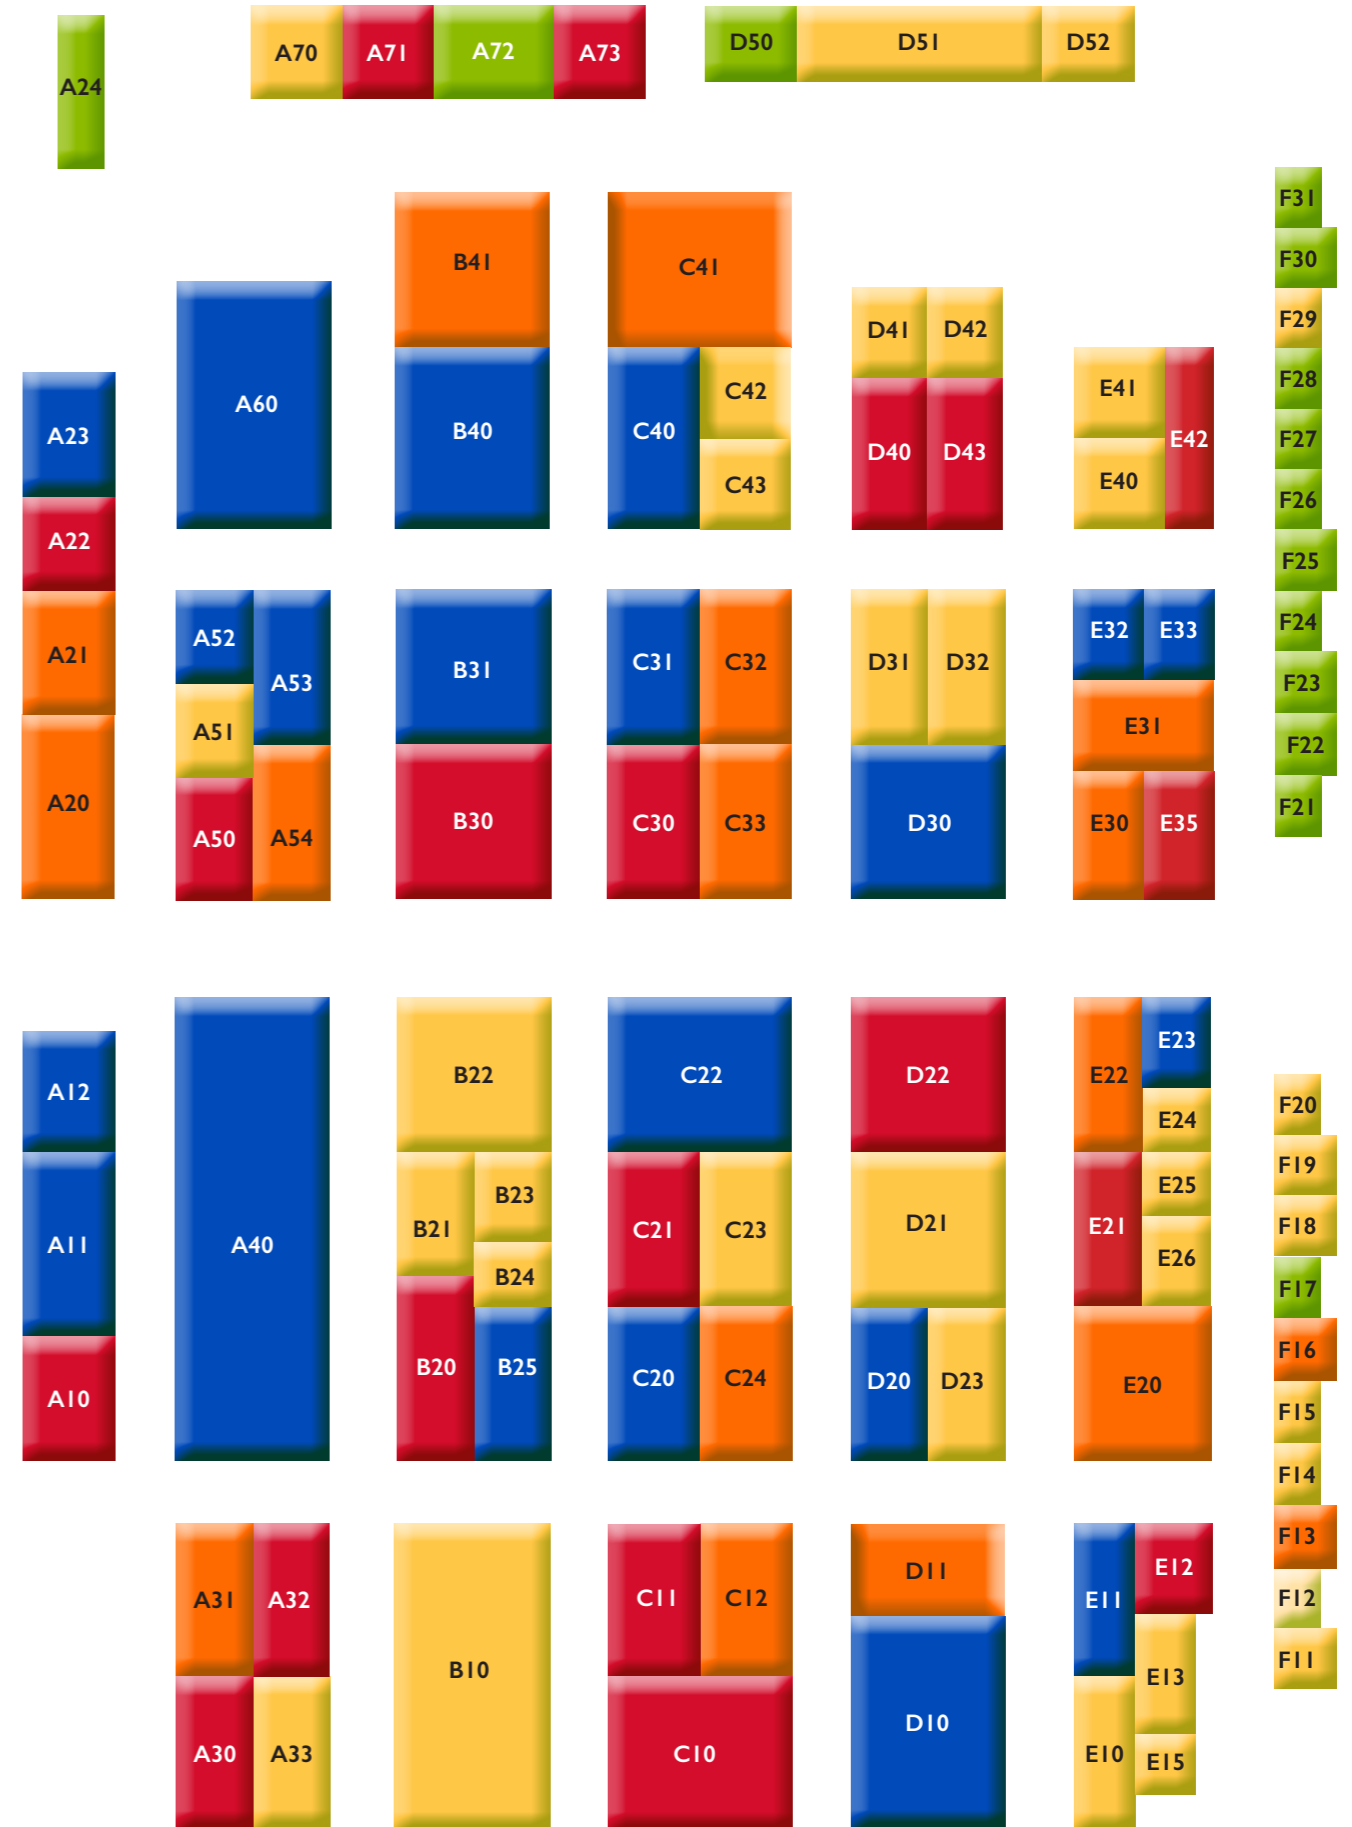

Acoustic Control Systems Ltd	F13
Association of British Theatre Technicians	PC1
A.C. Entertainment Technologies	A40
Aluminium Access Products	D43
Amber Sound	E20
ASM Steuerungstechnik	D40
Association of Lighting Designers	A72
Association of Sound Designers	A72
Audio Visual Material	E31
Autograph Sales & Installations	C33
Avolites	C31
BECTU	A24
Blue i	D20
Bose	D11
Canford Audio	E30
Centre Stage Engineering	C11
Chauvet Lighting	B31
Cinema Theatre Association	E25
City Theatrical Inc.	E33
ClearCom	E40
CUK Audio	D31
Curtain Call Online	F29
d&b audiotechnik	A54
Disney Cruise Line	D51
Doughty Engineering	C30
Drapemakers	B22
Electronic Theatre Controls	B40
EM Acoustics	A31
Entertainment Technology Press	D50
Fiscale	B24
Flint Hire & Supply	D21
Gerriets Great Britain	D33
Global Design Solutions	E11
German Light Products UK	A53
Goboplus	A52
GSA University of Surrey	F22
Guildhall School of Music & Drama	F25
Harlequin Floors	A33
Hawthorn Theatrical	D10
Hayles and Howe	F20
HD Pro Audio	A20
High End Systems	C40
Highlite International	C20
Hussey Seatway	B23
IGUS (UK)	B30
Illusion Design & Construct	F15
J & C Joel	C23
Kenilworth Carpets	D41
KV2 Audio Europe	E22
LAMDA	F23
Lamp & Pencil	A12
Le Mark Group Self Adhesive	E10
Lift Turn Move	E21
Locker and Riley (FP)	E15
Lyon Equipment	A71

**ABTT
NETWORK
BAR**

**#SAVE
STAGE
LIGHTING**

ALEXANDRA PALACE WEST HALL

EXHIBITION ENTRANCE

d&b SOUNDSCAPE IN LONDESBOROUGH ROOM OFF THE PALM COURT