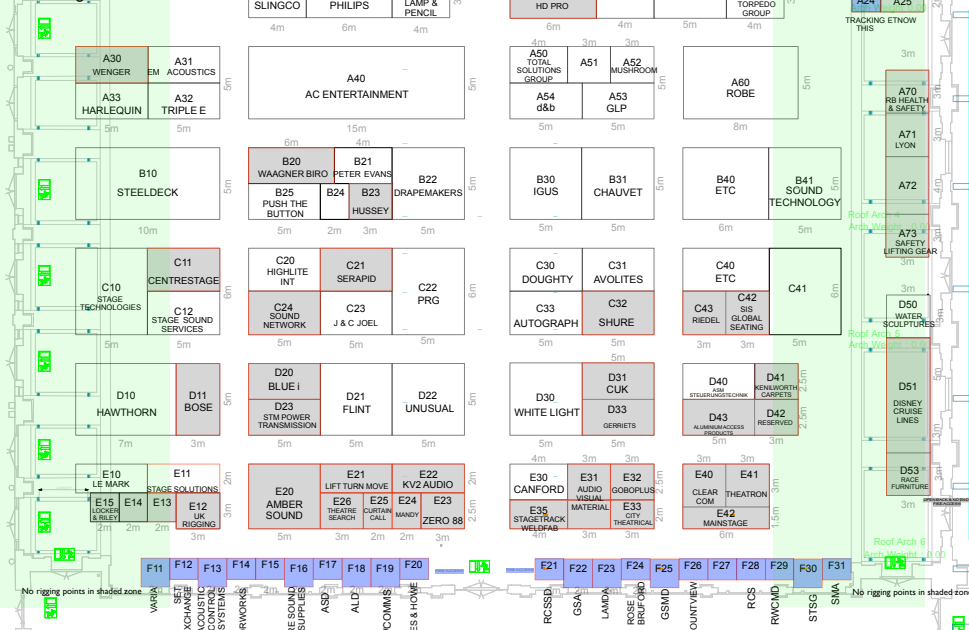

Do not scale from this drawing

2018 PRICES

LEGEND

- Space only
- Shell scheme
- Charity Stand

1. Rigging Point
2. No bridges between rigging points in this venue. Spreader beams must be used.
3. House rigging by Outback Rigging

Title: ABTT Theatre Show 2018 Numbered Stands
Drawing Version: Version 18
Drawing By: David Mayo
Date: 28/03/2018

West Corridor

THEATRE SHOW 2018