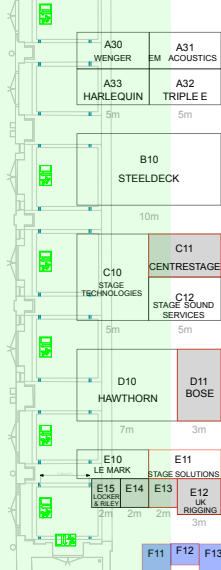

Do not scale from this drawing

2018 PRICES

1. Space Only £350 per sqm
   - Shell Scheme £280 per sqm
   - Charity stand £400
   - Package Stands £52.0m x 2.5m £525
   - Shell & Charity include carpet, 500w 13A socket and 2 spot lights
2. **DISCOUNTS**
3. ISG Gold - 10%
   - ISG Silver - 5%
   - First time exhibitors - 10%

1. **LEGEND**
2. Space only
   - Shell scheme
   - Charity Stand

Title ABTT Theatre Show 2018 Numbered Stands		
Drawing Version Version 16	Drawn By David Mayo	Date 06/03/2018

West Corridor

THEATRE SHOW 2018

Roof Arch 7 Arch Weight - 0.00