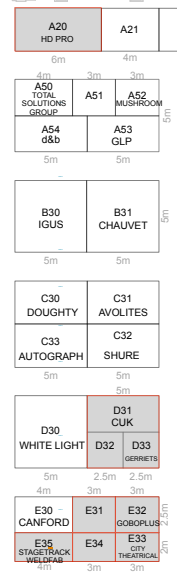

Do not scale from this drawing

2018 PRICES

1. Space Only £350 per sqm
   - Shell Scheme £280 per sqm
   - Charity stand £400
   - Package Stands £52.0m x 2.5m £525
   - Shell & Charity include carpet, 500w 13A socket and 2 spot lights
2. **DISCOUNTS**
3. ISG Gold - 10%
   - ISG Silver - 5%
   - First time exhibitors - 10%

1. **LEGEND**
2. Space only
   - Shell scheme
   - Charity Stand

Title ABTT Theatre Show 2018 Numbered Stands		
Drawing Version Version 16	Drawn By David Mayo	Date 06/03/2018

West Corridor

THEATRE SHOW 2018

Roof Arch 7 Arch Weight - 0.00