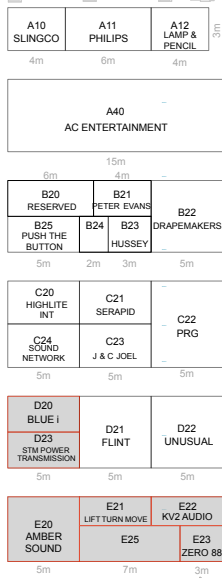

Do not scale from this drawing

2018 PRICES

1. Space Only £350 per sqm
   - Shell Scheme £280 per sqm
   - Charity stand £400
   - Package Stands £52.0m x 2.5m £525
   - Shell & Charity include carpet, 500w 13A socket and 2 spot lights
2. **DISCOUNTS**
3. ISG Gold - 10%
   - ISG Silver - 5%
   - First time exhibitors - 10%

1. **LEGEND**
2. Space only
   - Shell scheme
   - Charity Stand

Title ABTT Theatre Show 2018 Numbered Stands		
Drawing Version Version 16	Drawn By David Mayo	Date 06/03/2018

West Corridor

THEATRE SHOW 2018

Roof Arch 7 Arch Weight - 0.00