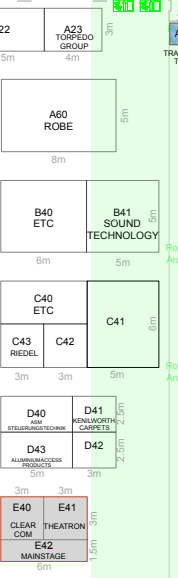

Do not scale from this drawing

2018 PRICES

1. Space Only £350 per sqm
   - Shell Scheme £280 per sqm
   - Charity stand £400
   - Package Stands £52.0m x 2.5m £525
   - Shell & Charity include carpet, 500w 13A socket and 2 spot lights
2. **DISCOUNTS**
3. ISG Gold - 10%
   - ISG Silver - 5%
   - First time exhibitors - 10%

1. **LEGEND**
2. Space only
   - Shell scheme
   - Charity Stand

Title ABTT Theatre Show 2018 Numbered Stands		
Drawing Version Version 16	Drawn By David Mayo	Date 06/03/2018

West Corridor

THEATRE SHOW 2018

Roof Arch 7 Arch Weight - 0.00